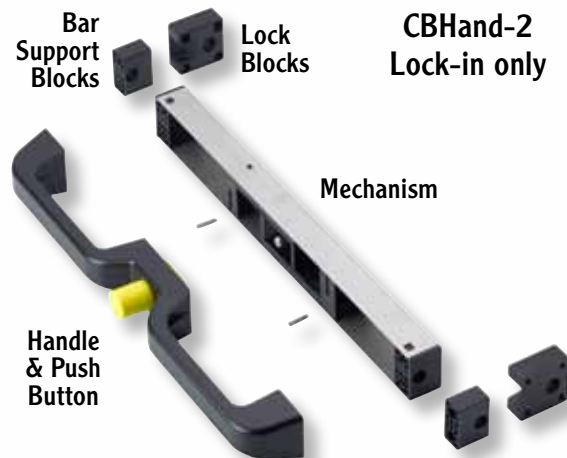

Model CB-Hand Locking Handle Kit

- Adds push button lock-in and lock-out
- Lightweight and corrosion resistant
- Drawers up to 60" wide

**Wood or metal drawers
up to 1/2" material thickness**

**Lock drawers in
open or closed
positions**

Model CB-Hand Locking Handle Kit

Presenting the CB-Hand Locking Handle Kit, a unique way to add lock-in and lock-out features to drawers or trays mounted on heavy-duty slides. Comprised of corrosion-resistant components, the CB-Hand locking handle offers one-hand activation with a centrally located push button.

Features and Benefits

- Compatible with models such as 7950/7957, 9301, and other slides with cross sections .75" or greater.
- Accommodates drawers up to 60" wide.
- **Two locking options**
Standard Lock-in only: handle kit mounts to front of drawer
Optional Lock-out: added with a conversion kit. Mechanism mounts to the rear of the drawer.
NOTE: Lock-out not intended for use with over travel slides.
- Push-button at the center of the handle provides for intuitive, one-handed operation.
- Lightweight and corrosion-resistant components
- Cut-to-length stainless steel rods allow for customized drawer widths.

Availability

The standard CBHand-2 includes the handle components and lock mechanism for lock-in only. For lock-out, a separate conversion kit is required (CBHan4-5), plus a connection rod (not included). Stainless steel rods are ordered separately (one set per handle kit). For additional ordering information, see the product technical sheet.