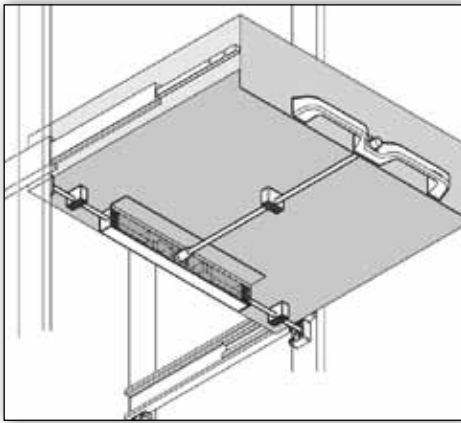

Rear-mount addition of lock-out requires conversion kit and customer-supplied linking bar.